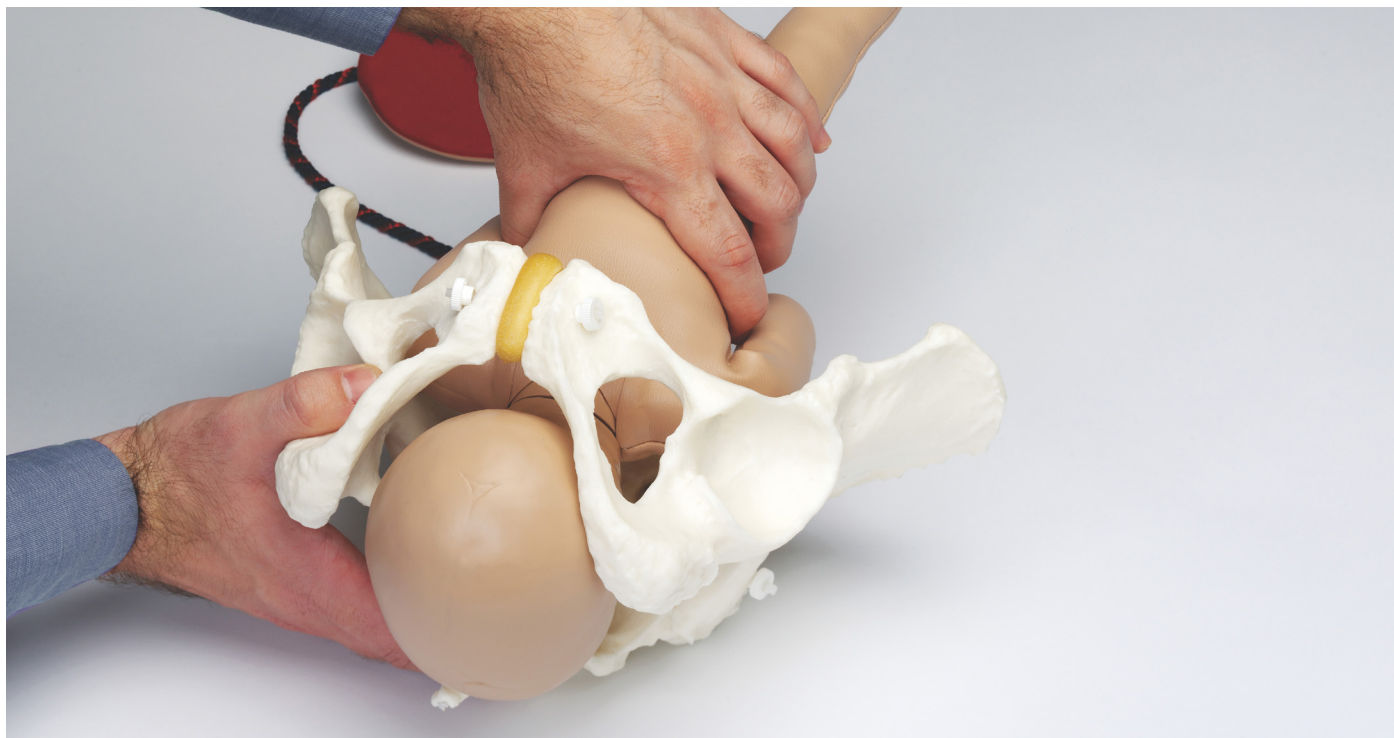

A Adam, Rouilly

AR35

Fetal Doll

Product Leaflet

Female Pelvis

AR35

Features

- Cast from life in high quality plastic
- Can be used in conjunction with Fetal Dolls series **AR55, AR55-B, AR74, AR74-B, AR75 and AR75-B**
- With fifth lumbar vertebra
- Flexible coccyx

The Female Pelvis model, cast from life in high-quality plastic, provides a highly realistic and durable foundation for obstetric training.

Featuring a fifth lumbar vertebra and flexible coccyx, enabling accurate simulation of labour, delivery, and fetal assessment scenarios.