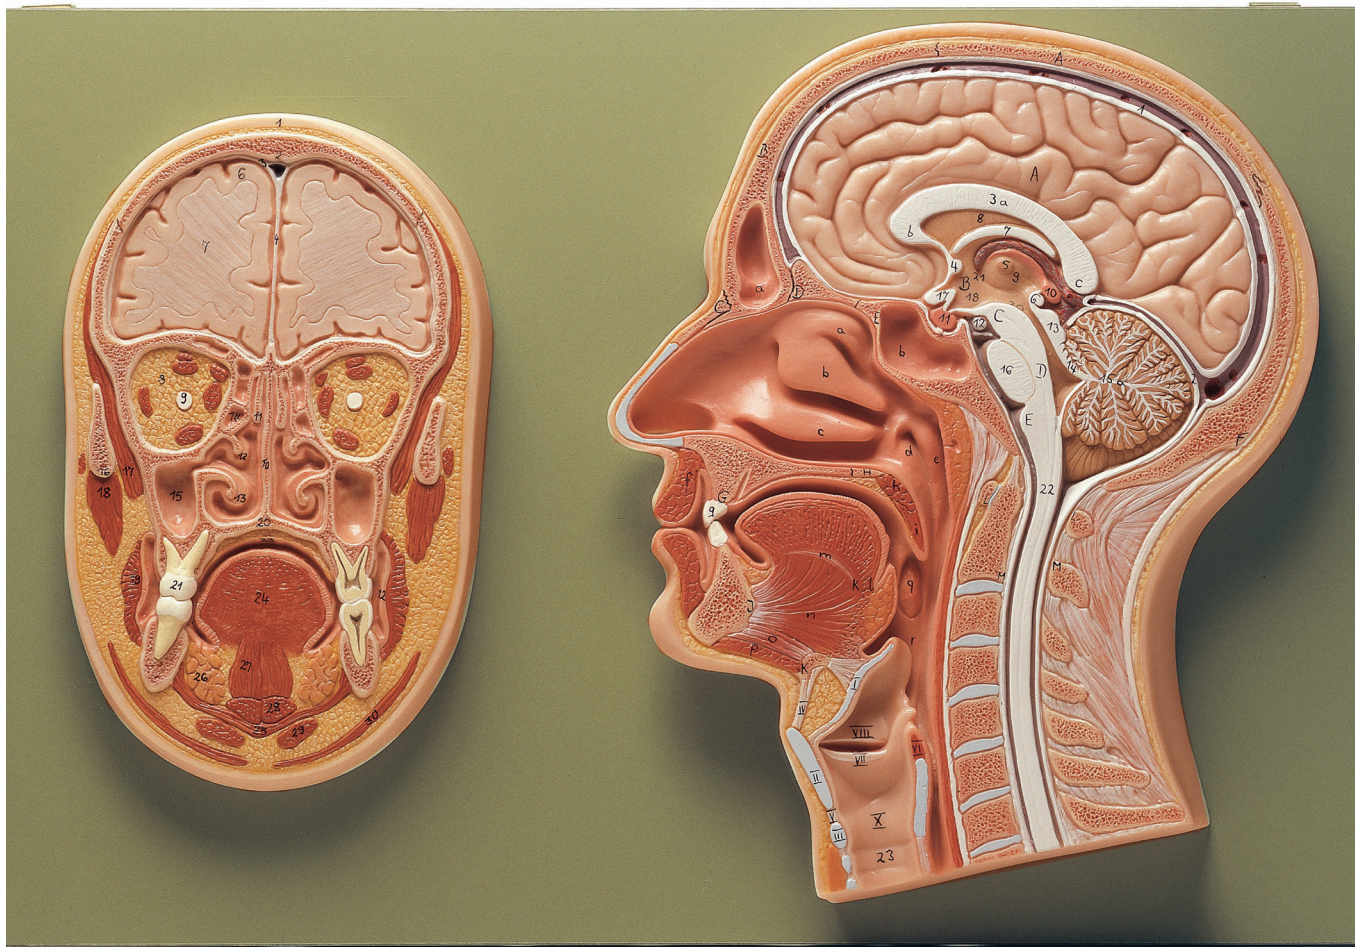

ANATOMY

Head and Nervous System

Nature is our Model

MB20 • MEDIAN AND FRONTAL SECTION OF THE HEAD

Natural size, in SOMSO-PLAST®. Not detachable. Mounted on a green board.

Height: 30 cm, width: 48 cm, depth: 4 cm, weight: 2.7 kg