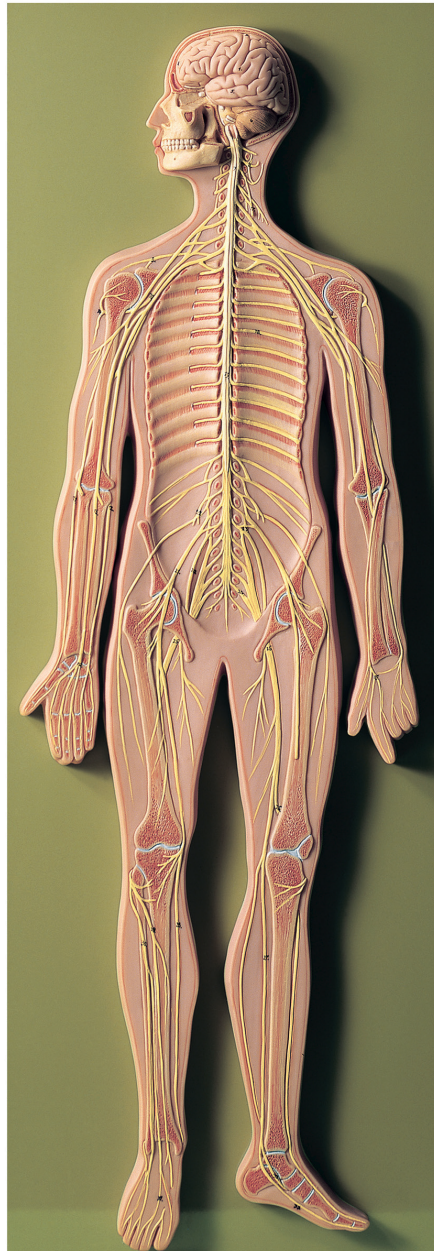

ANATOMY

Head and Nervous System

Nature is our Model

MB3 • NERVOUS SYSTEM

Relief model, about 1/2 natural size, in SOMSO-PLAST®. Schematic representation of the central and peripheral nervous system. In one piece. Mounted on a green board.

Height: 90 cm, width: 32 cm, depth: 6 cm, weight: 4.6 kg