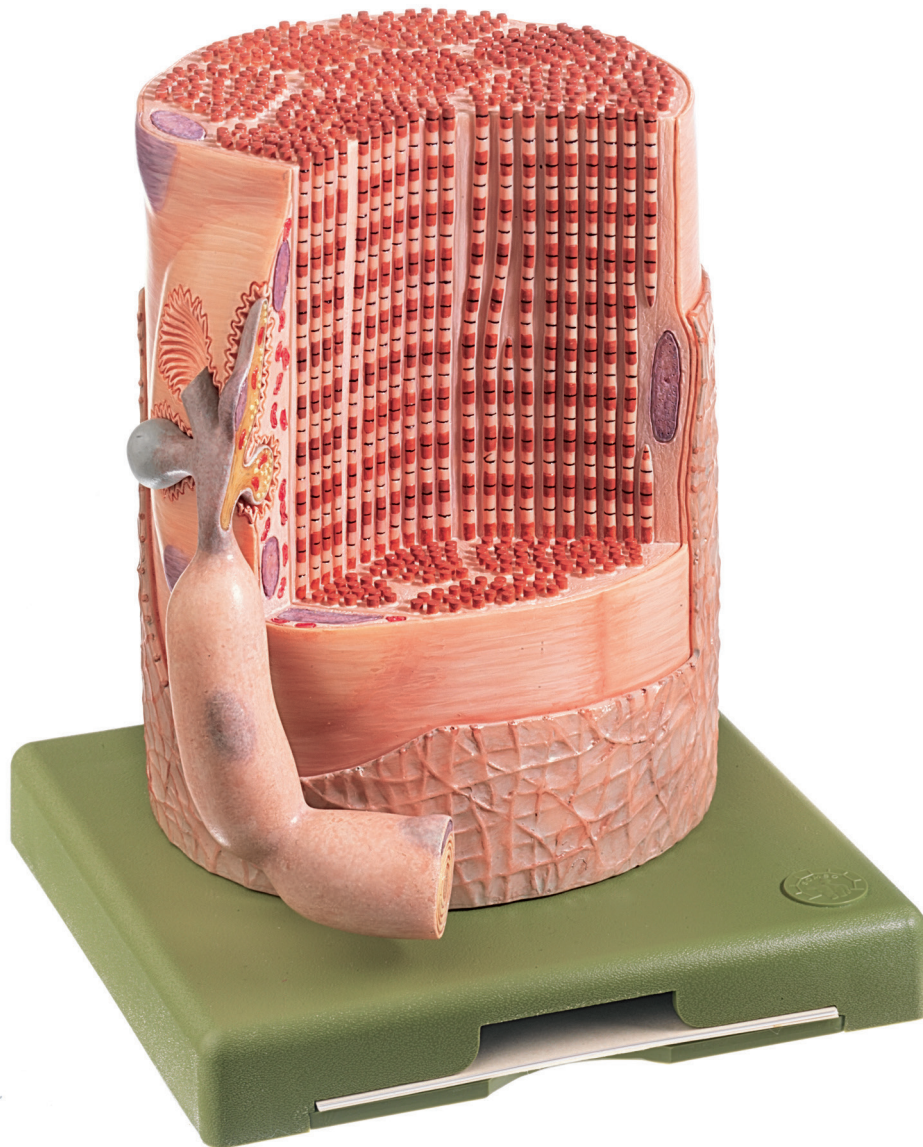

ANATOMY

Head and Nervous System

Nature is our Model

MB5 • TRANSVERSELY STRIATED MUSCULAR FIBRE WITH MOTOR END PLATE

Enlarged approximately 4,000 times, in SOMSO-PLAST®. In one piece.

On a green base. Height: 21 cm, width: 18 cm, depth: 18 cm, weight: 1,12 kg