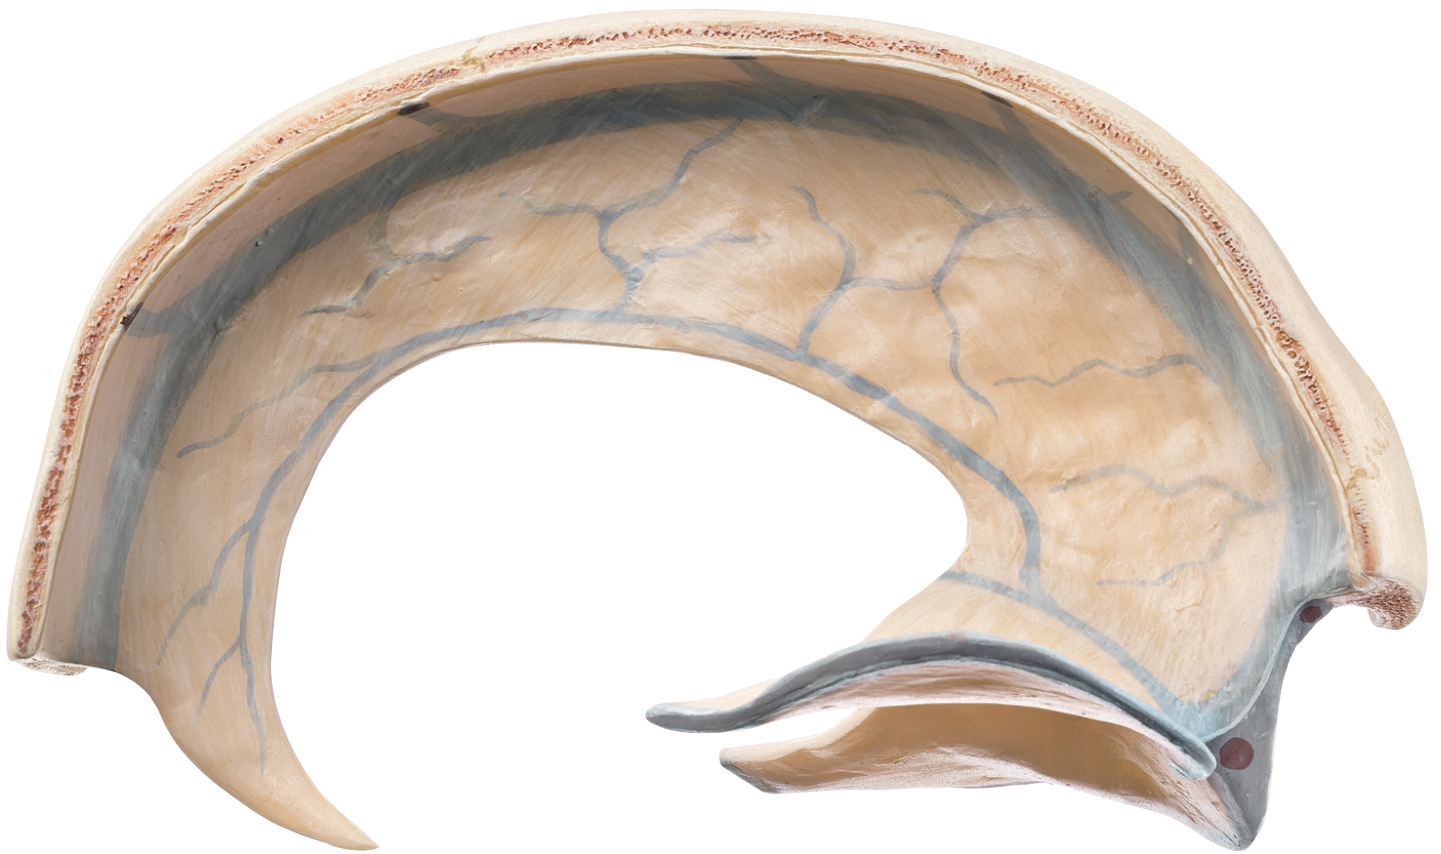

ANATOMY

Head and Nervous System

Nature is our Model

MC7/1 • DURA MATER

Natural size, in SOMSO-PLAST®. Showing the sinus durae matris, falx cerebri and tentorium cerebelli.
In one piece. Weight: 200 g