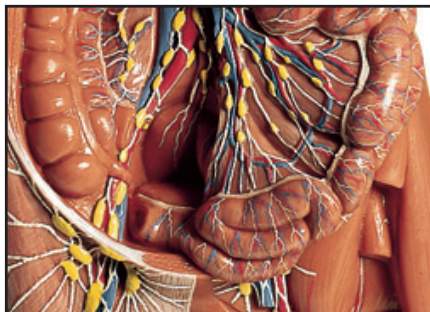

ANATOMY

Circulatory Organs

Nature is our Model

MH33 • LYMPHATIC SYSTEM

Relief model, approximately 2/3 natural size, in SOMSO-PLAST®. In one piece. Mounted on a green board.

Height: 84 cm, width: 54 cm, depth: 10 cm, weight: 8.25 kg