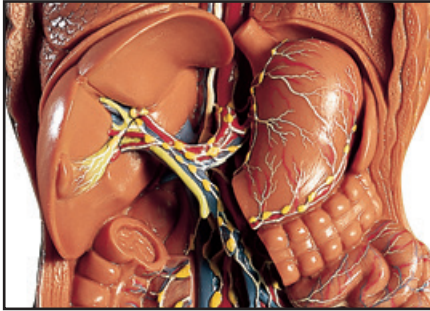

ANATOMY

Circulatory Organs

Nature is our Model

MH33 • LYMPHATIC SYSTEM

Relief model, approximately 2/3 natural size, in SOMSO-PLAST®. In one piece. Mounted on a green board.

Height: 84 cm, width: 54 cm, depth: 10 cm, weight: 8.25 kg