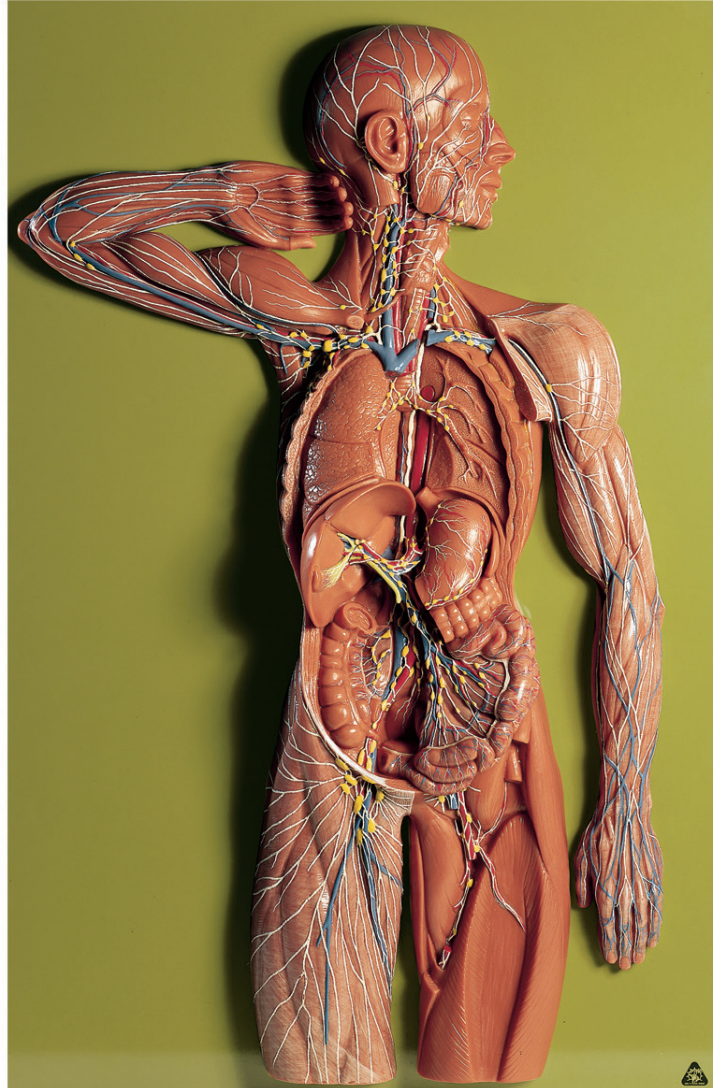

ANATOMY

Circulatory Organs

Nature is our Model

MH33 • LYMPHATIC SYSTEM

Relief model, approximately 2/3 natural size, in SOMSO-PLAST®. In one piece. Mounted on a green board.

Height: 84 cm, width: 54 cm, depth: 10 cm, weight: 8.25 kg