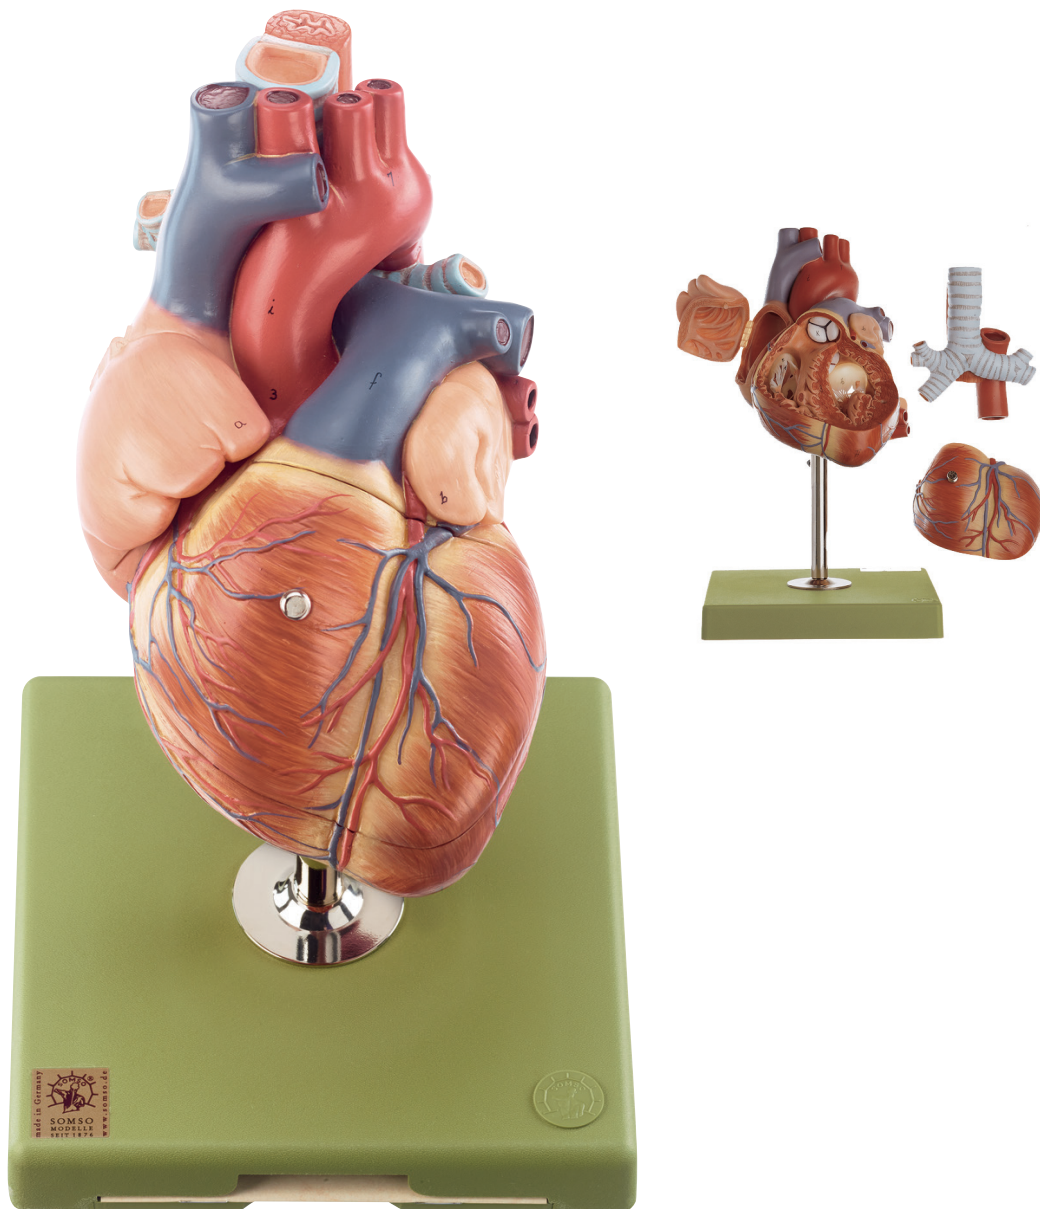

ANATOMY

Circulatory Organs

Nature is our Model

MH4 • HEART

Enlarged approximately 1.5 times, in SOMSO-PLAST®. As HS 5, but with part of the trachea (up to the bifurcation) and oesophagus. Separates into 5 parts. On a stand with green base.

Height: 32 cm, width: 18 cm, depth: 19 cm, weight: 1.4 kg