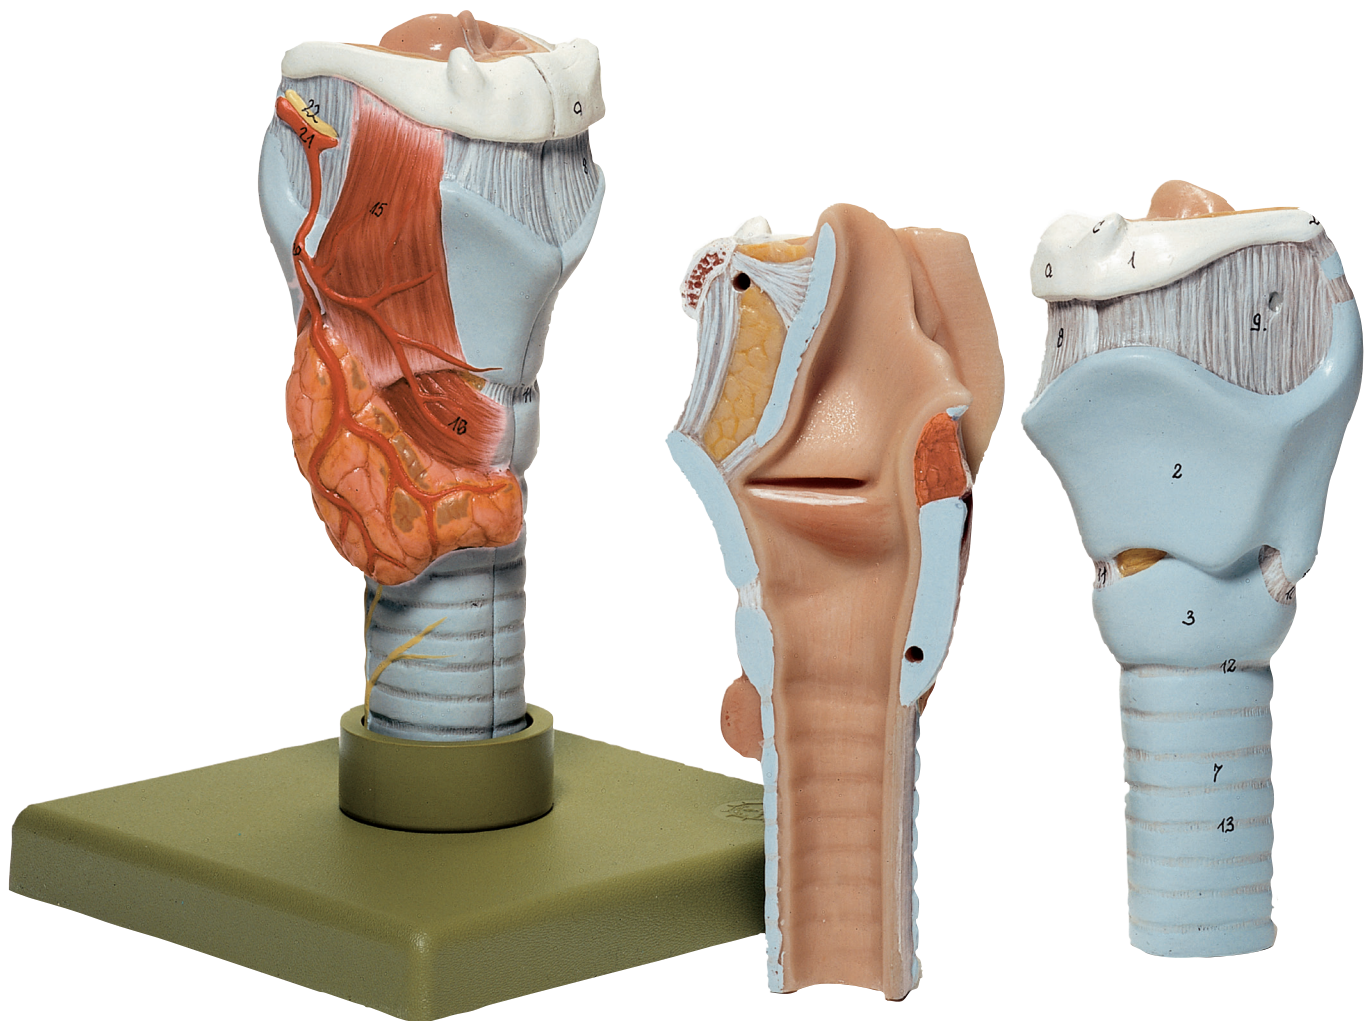

ANATOMY

Nose, Tongue, and Larynx

Nature is our Model

ML6 • LARYNX

Natural size, in SOMSO-PLAST®. Cartilaginous skeleton, ligamentous apparatus, muscles, relief of mucous membrane, and thyroid gland are shown. Separates into 2 parts. On a green base.

Height: 18 cm, width: 14 cm, depth: 16 cm, weight: 450 g