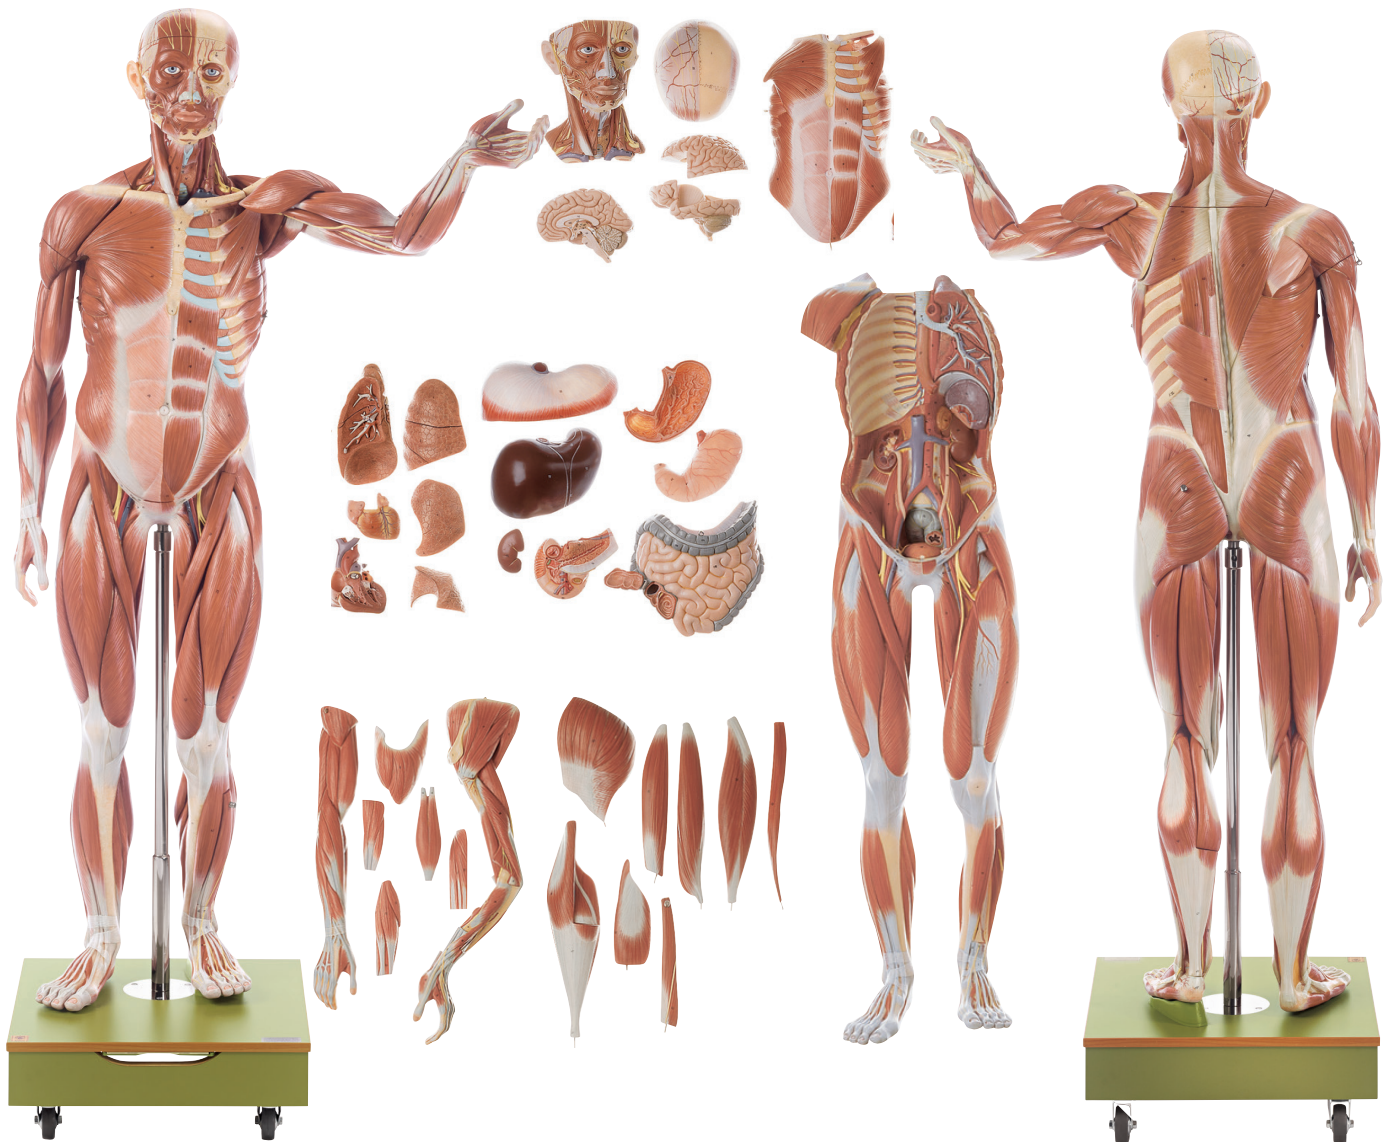

# ANATOMY

## Muscular Figures

Nature is our model

### MT45 • MALE MUSCLE FIGURE

About 3/4 natural size, in SOMSO-Plast®. Separates into 36 parts: body, head, vault of cranium, brain (3), thoracic and abdominal wall, right lung (2), left lung (2), heart (2), diaphragm, liver, stomach (2), small and large intestine, duodenum with pancreas, ilio-cecal valve, right half of kidney, right arm, left arm (6), muscles of the left leg (8). On a stand and green base with rollers. Height: figure 129 cm.

Height: 145 cm, width: 70 cm, depth: 52 cm, weight: 22,5 kg.