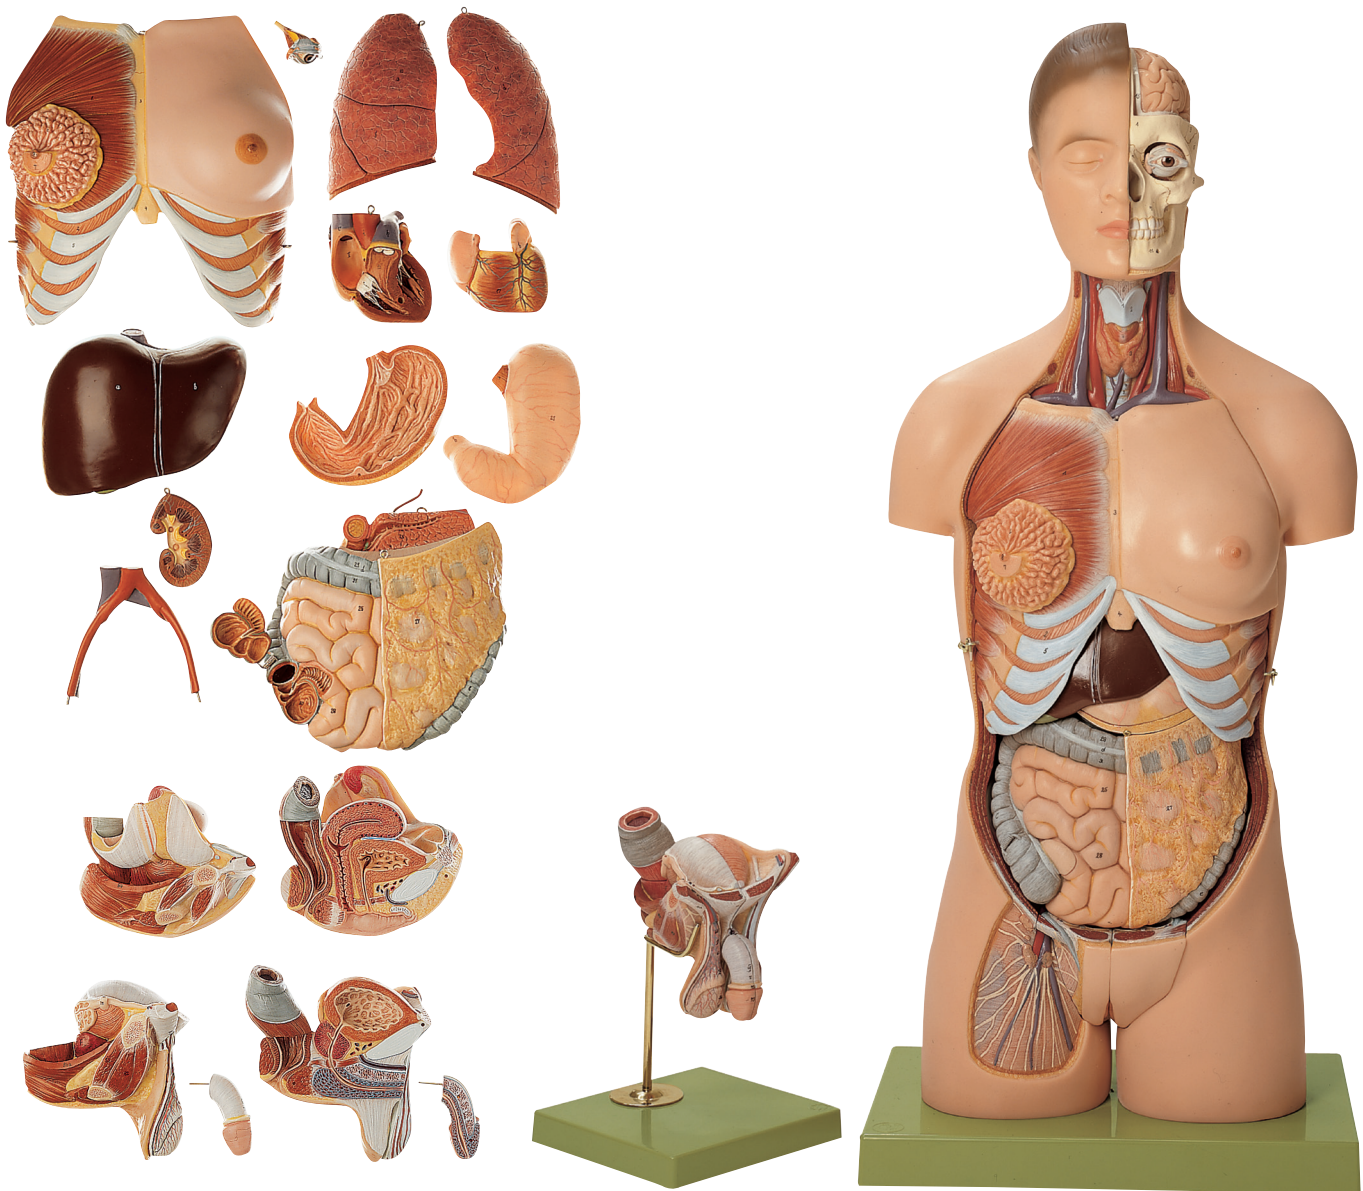

# ANATOMY

## Torso Models

Nature is our model

### MT52 • TORSO WITH HEAD AND INTERCHANGEABLE MALE AND FEMALE GENITALIA

Natural size, in SOMSO-PLAST®. Separates into 20 parts: eye with optic nerve and muscles, female thoracic wall, halves of the lung (2 parts), heart (2 parts), liver, stomach (2 parts), small and large intestine with duodenum and pancreas, opening appendix, right kidney, pelvic vessels, female (2 parts) and male (4 parts) reproductive organs, torso. On a green base. Height: 92 cm (torso 88 cm), width: 40 cm, depth: 26 cm, weight: 13.4 kg