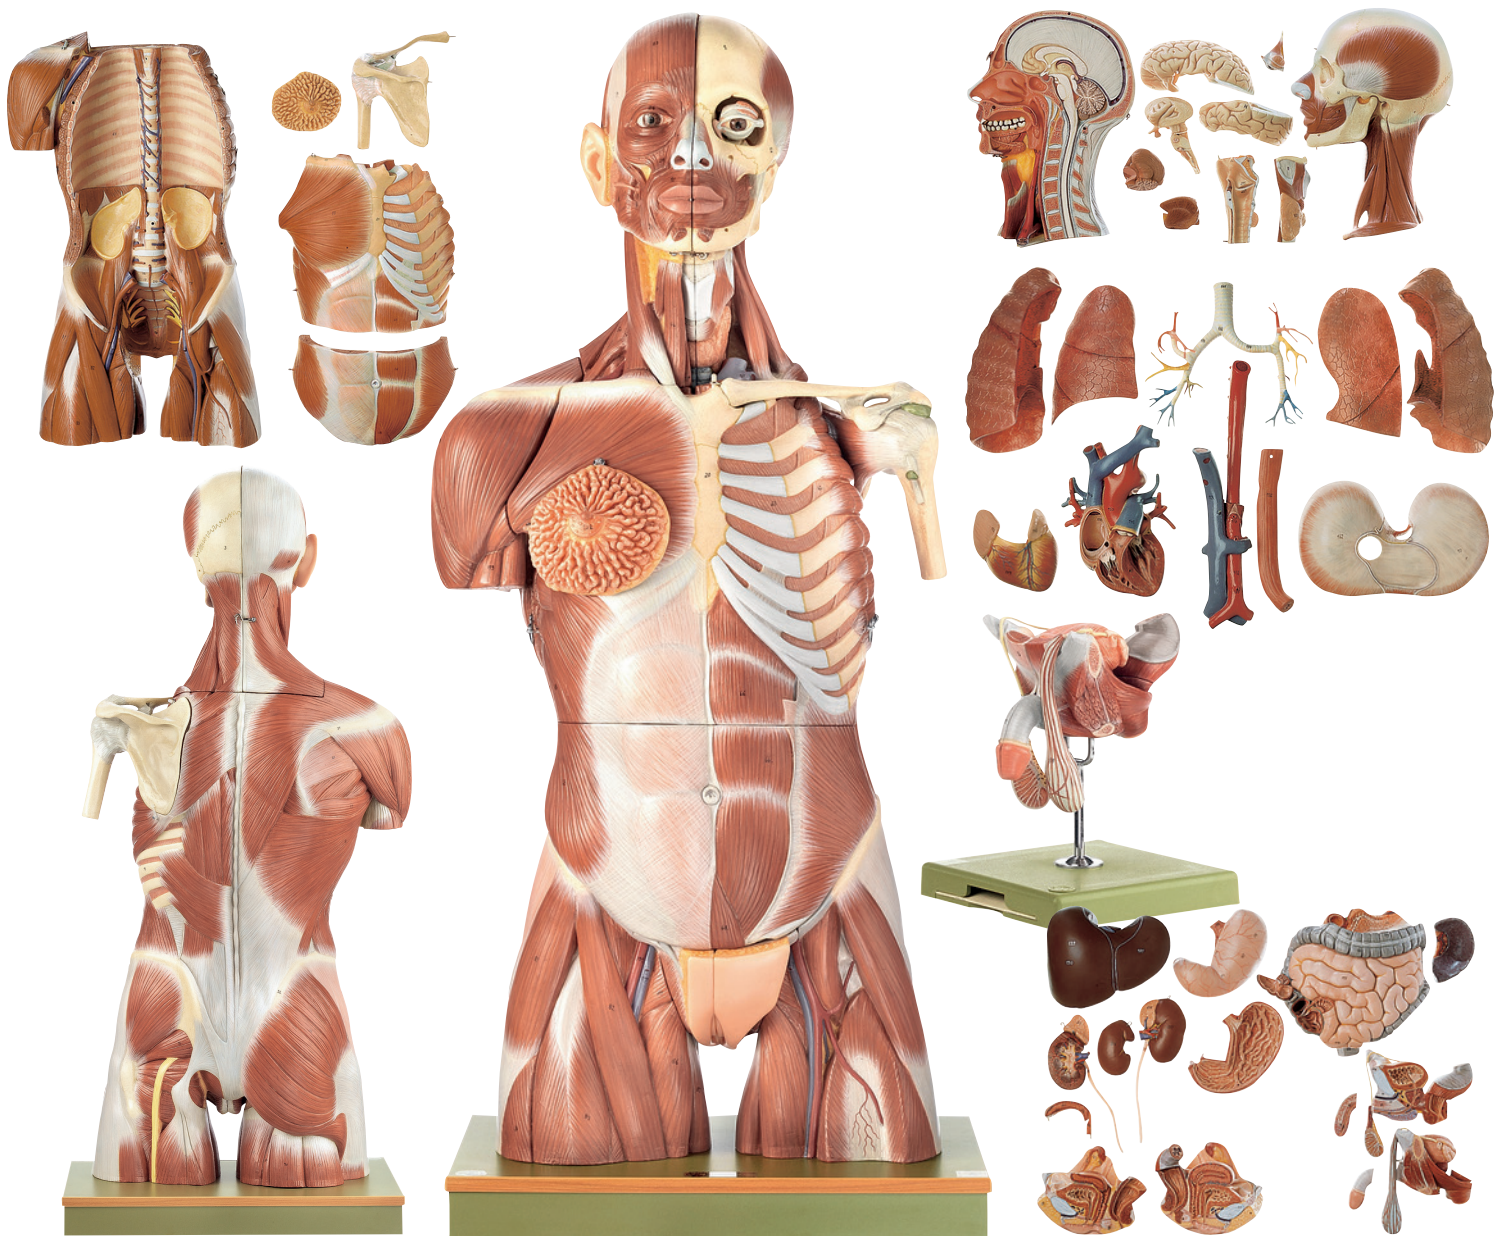

# ANATOMY

## Torso Models

Nature is our model

### MT56 • MUSCLE TORSO WITH HEAD AND INTERCHANGEABLE MALE AND FEMALE GENITALIA

Natural size, in SOMSO-PLAST®. Separates into 41 parts: 10-part head removable at the top of the costal arch, thoracic and abdominal cover (2 parts), left shoulder joint, female mammary gland, right lung (2 parts), left lung (2 parts), heart (2 parts), bronchial tree, diaphragm, oesophagus, liver, stomach (2 parts), small and large intestine with duodenum and pancreas, opening appendix, spleen, descending aorta with inferior vena cava, right kidney and left kidney with ureter (3 parts), female genitalia (3 parts), male genital organs (4 parts), torso. On a green base. Height: 92.5 cm (torso 86 cm), width: 40 cm, depth: 27 cm, weight: 17.25 kg