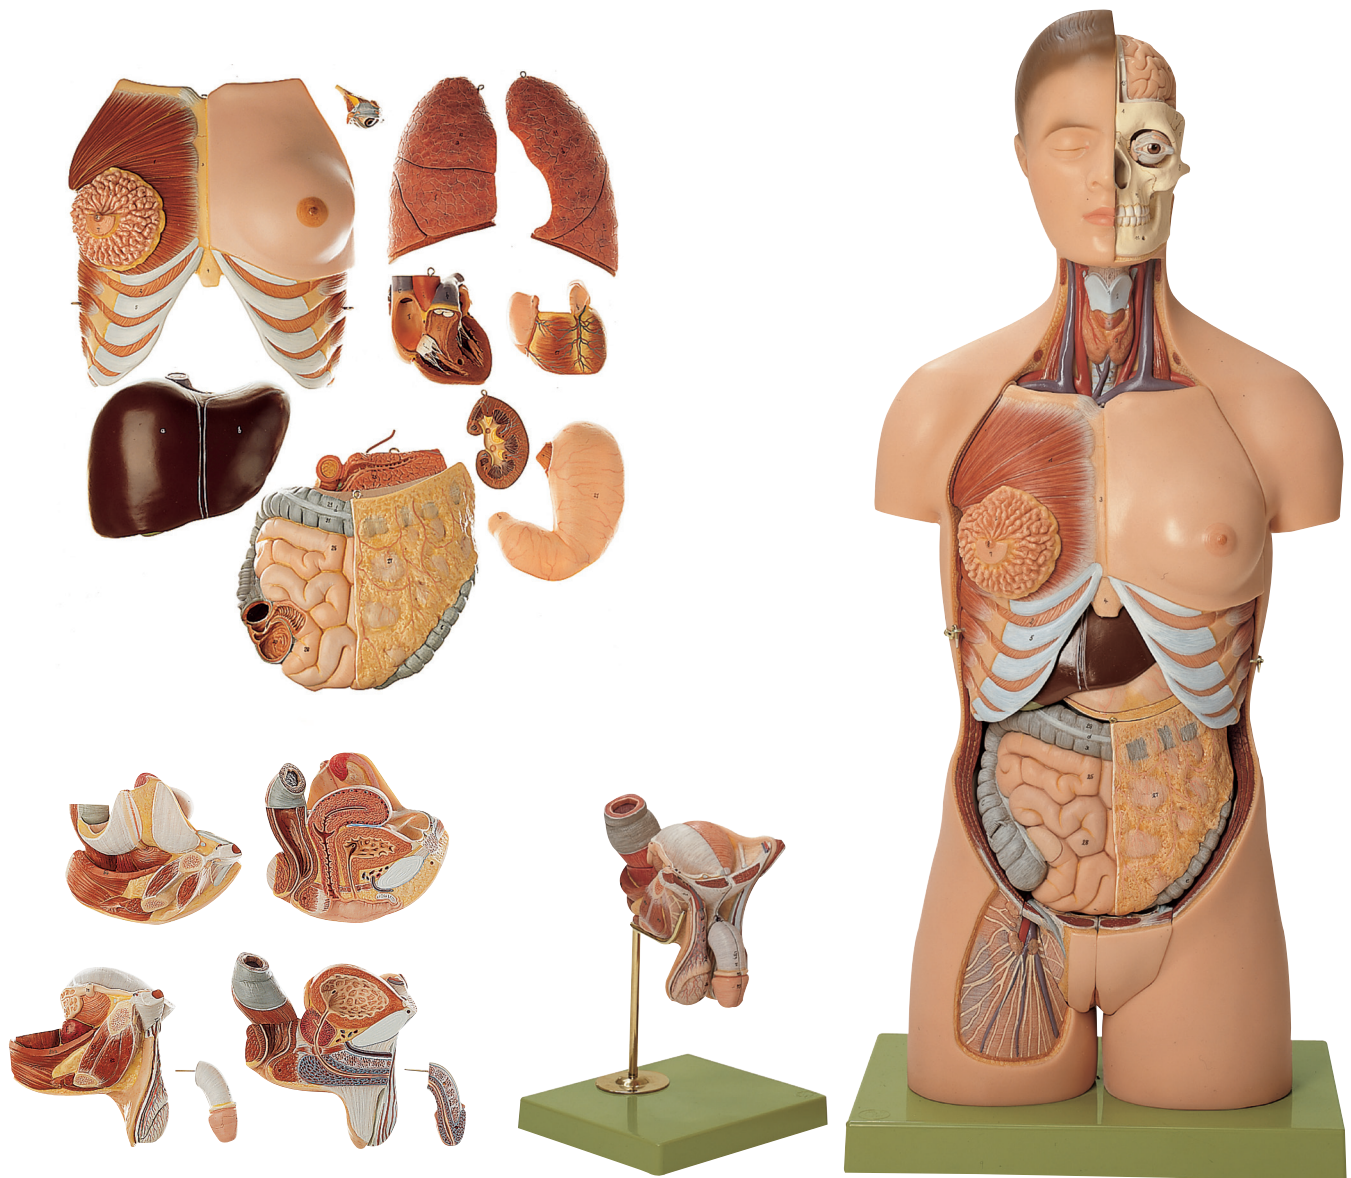

# ANATOMY

## Torso Models

Nature is our model

### MT58 • TORSO WITH HEAD AND INTERCHANGEABLE MALE AND FEMALE GENITALIA

Natural size, in SOMSO-PLAST®. As AS 4 but separates into 16 parts: eye, female thoracic wall, halves of the lung (2 parts), heart (2 parts), liver, stomach, small and large intestine, female (2 parts) and male (4 parts) reproductive organs, torso. On a green base. Height: 92 cm. (torso 88 cm), width: 40 cm, depth: 26 cm, weight: 13.5 kg