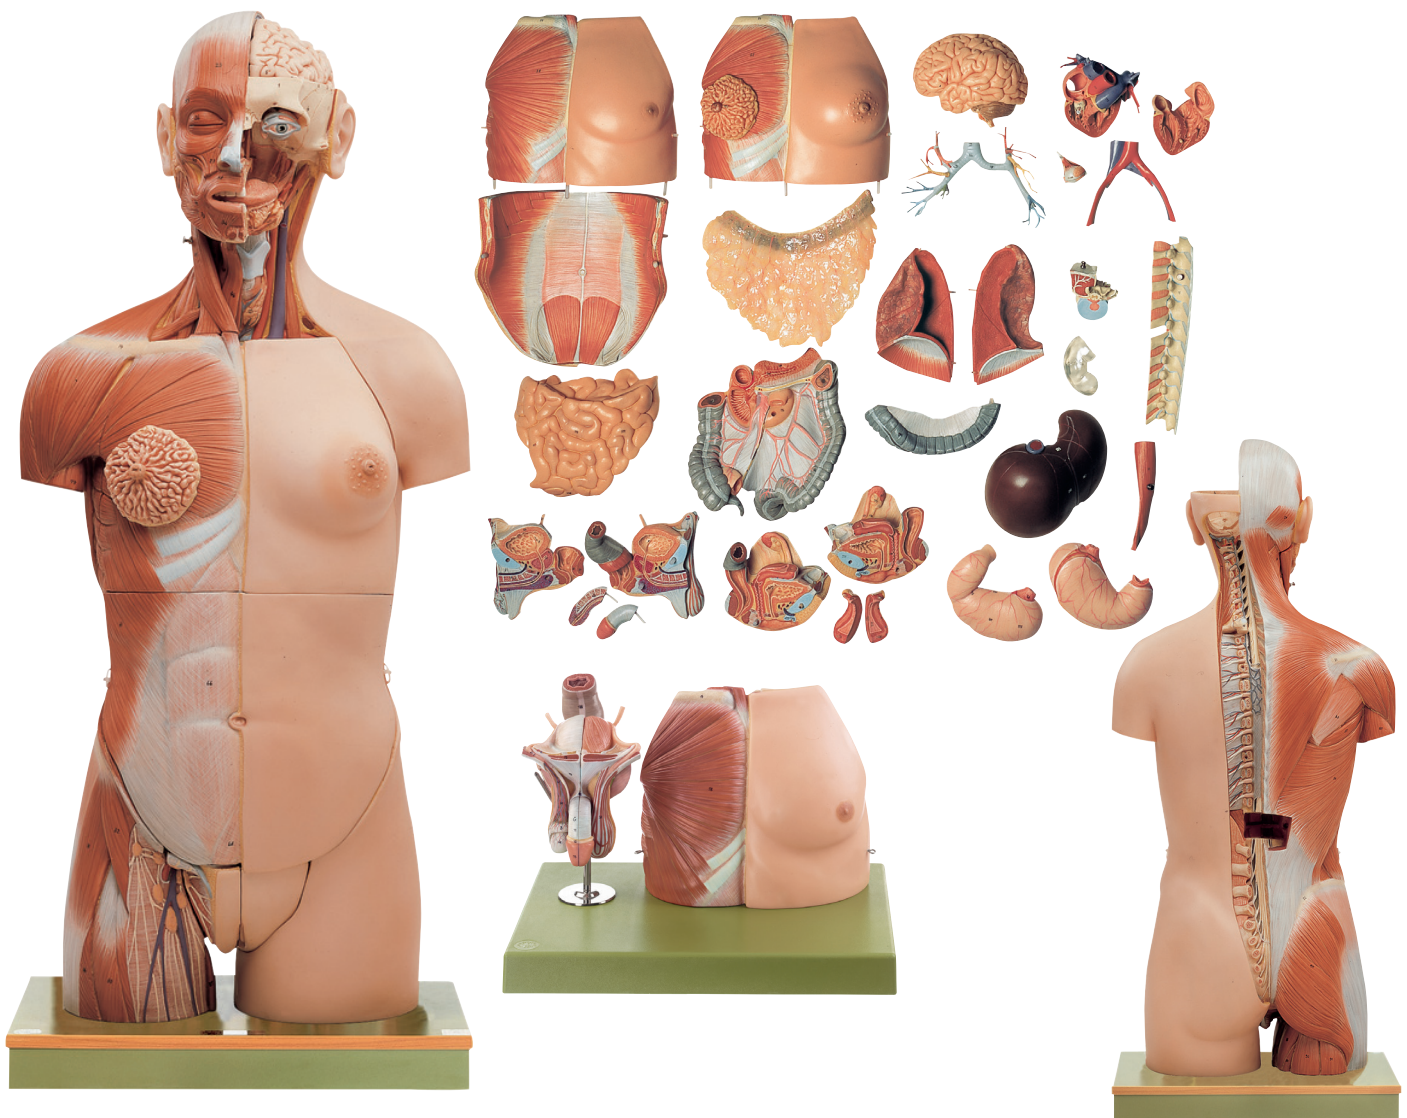

ANATOMY

Torso Models

Nature is our model

MT64 • MUSCLE TORSO WITH HEAD, OPEN BACK, AND INTERCHANGEABLE MALE AND FEMALE GENITALIA

Natural size, in SOMSO-PLAST®. Separates into 32 parts: left half of brain, eye with muscles and optic nerve, sternocleidomastoid muscle, female thoracic cover, male thoracic cover, abdominal cover, half of each lung (2 parts), heart (2 parts), bronchial tree, liver, stomach (2 parts), transparent cover of the kidney, small and large intestine with duodenum, opening appendix and peritoneum, pelvic vessels, female genitalia (4 parts), male genital organs (4 parts), spinous process of the thoracic vertebrae and first lumbar vertebra with prolapse of disc (L 1), torso. On a green base. Height: 90 cm, (torso 86 cm), width: 39 cm, depth: 26 cm, weight: 16.75 kg