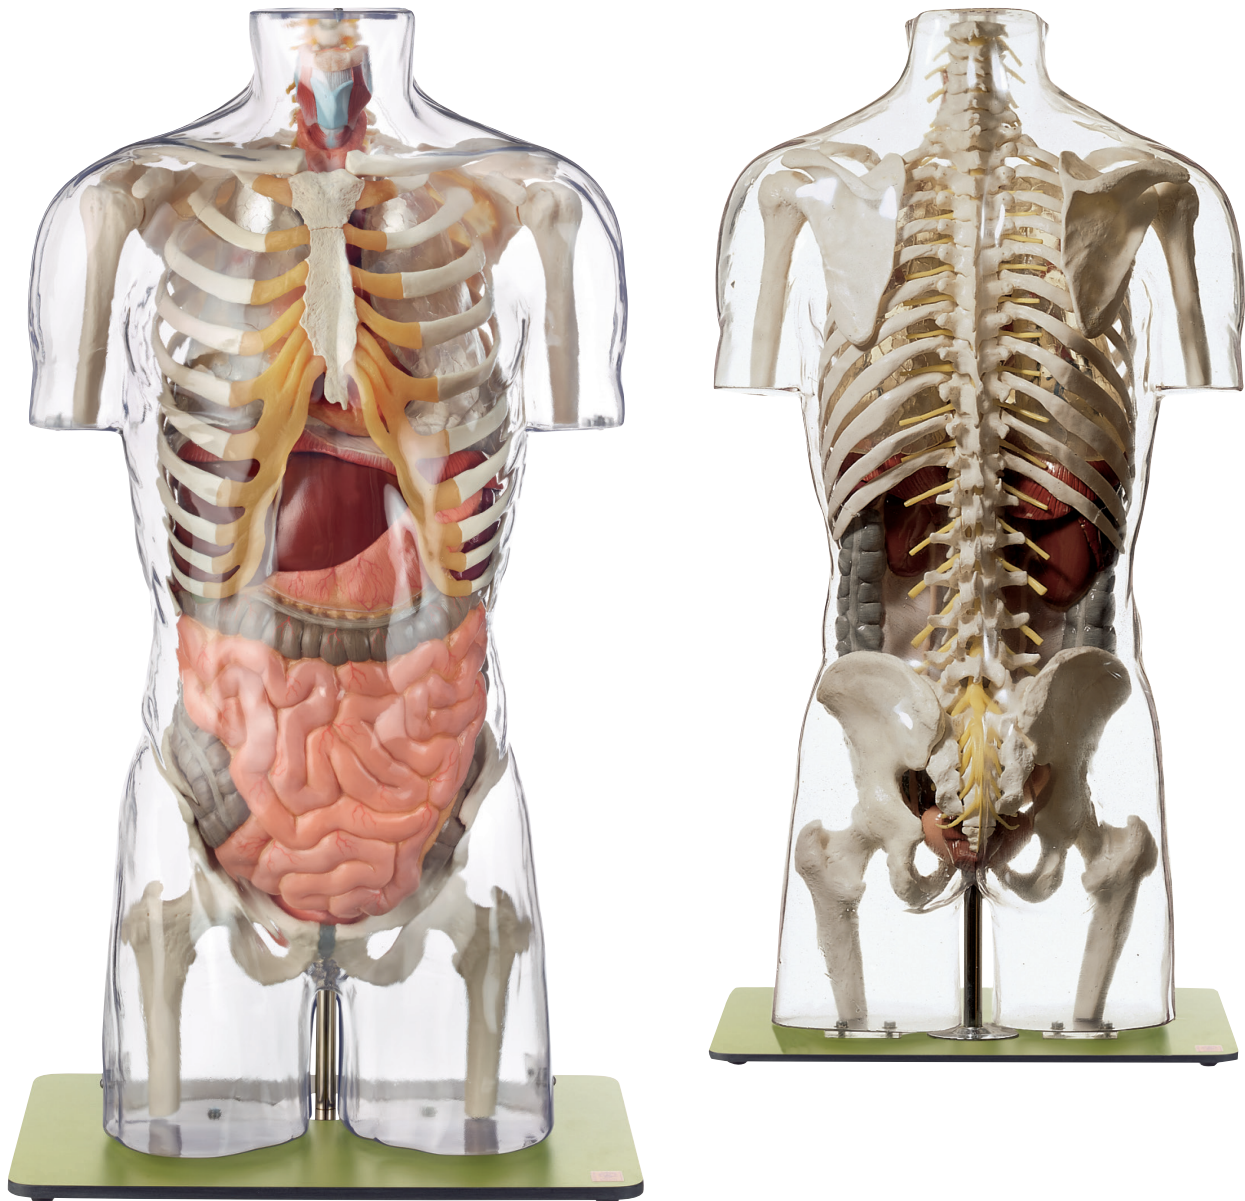

# ANATOMY

## Transparent Torso Models

Nature is our model

### MT67 • TRANSPARENT TORSO MODEL WITHOUT HEAD

Natural size, made of special plastic. The transparent model shows the skeletal system together with the topography of the intestines. In one piece. On a green base. Height: 87 cm (torso 83 cm), width: 46 cm, depth: 30 cm, weight: 14.1 kg