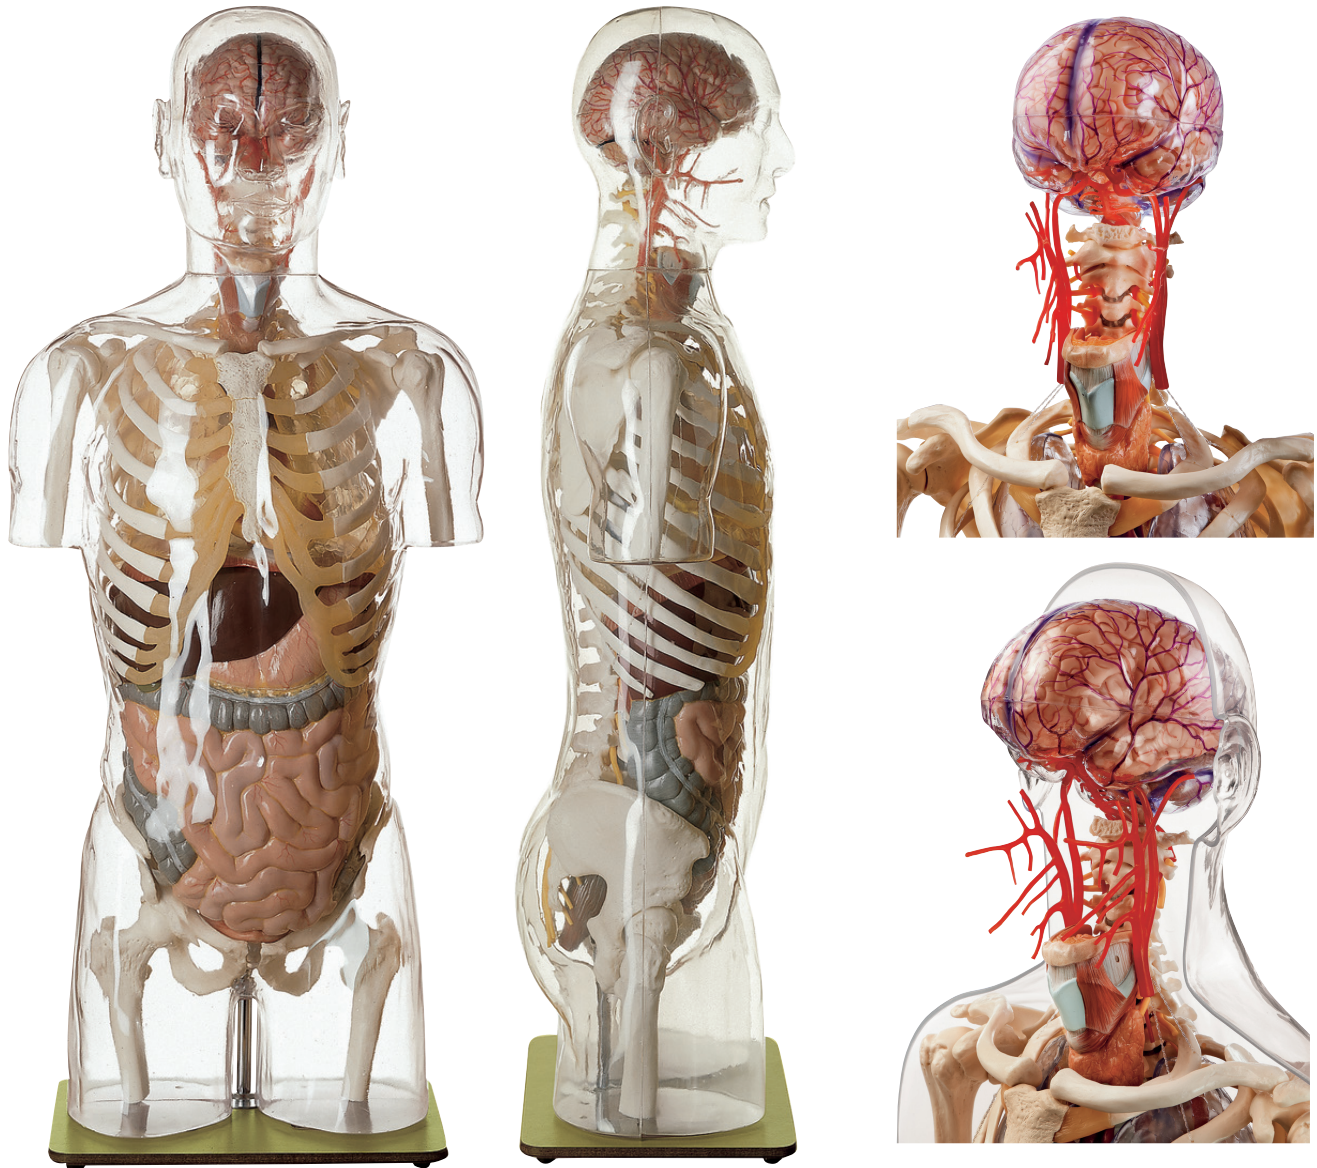

ANATOMY

Transparent Torso Models

Nature is our model

MT62/2 • TRANSPARENT MUSCLE TORSO MODEL WITH HEAD

Natural size, made of special plastic. The transparent model shows the skeletal system in conjunction with the topography of the intestines. The cranial bones are not shown in order to expose the brain and the blood vessels supplying it. In one piece. On a green base. Height: 106 cm (torso 103 cm), width: 46 cm, depth: 30 cm, weight: 15 kg