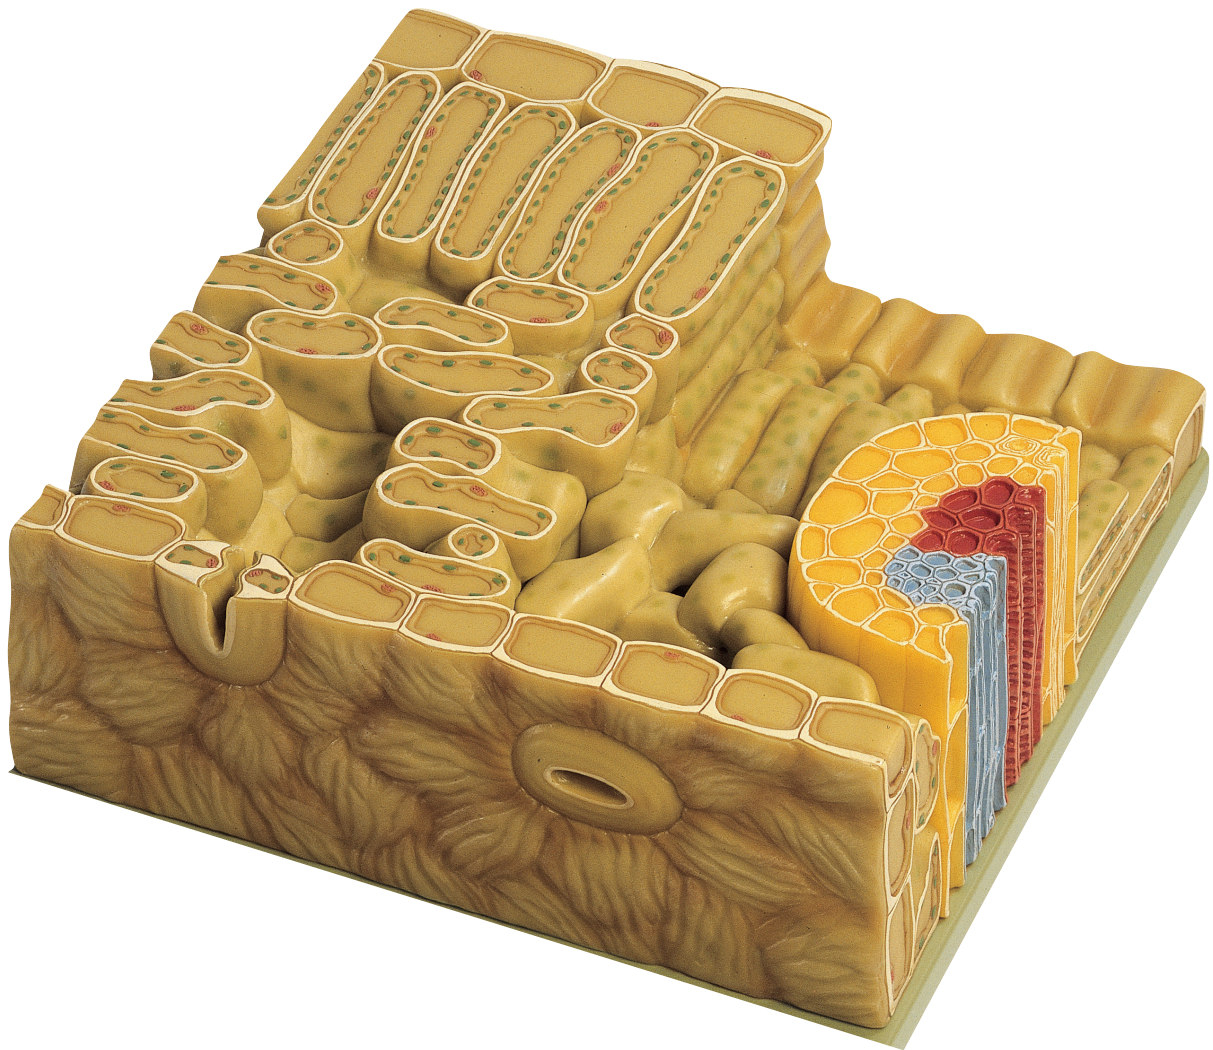

Botany

Angiosperms

(Dicotyledonous Plants)

Nature is our Model

BoS 17 • DECIDUOUS LEAF OF THE CHRISTMAS ROSE

Helleborus niger, enlarged 700 times, in SOMSO-PLAST®. After Prof. Dr. W. Weber. Cross and longitudinal sections, showing the microscopical fine structure. Cannot be disassembled.

On a green base. Height: 39 cm, width: 28 cm, depth: 11.5 cm, weight: 2.8 kg