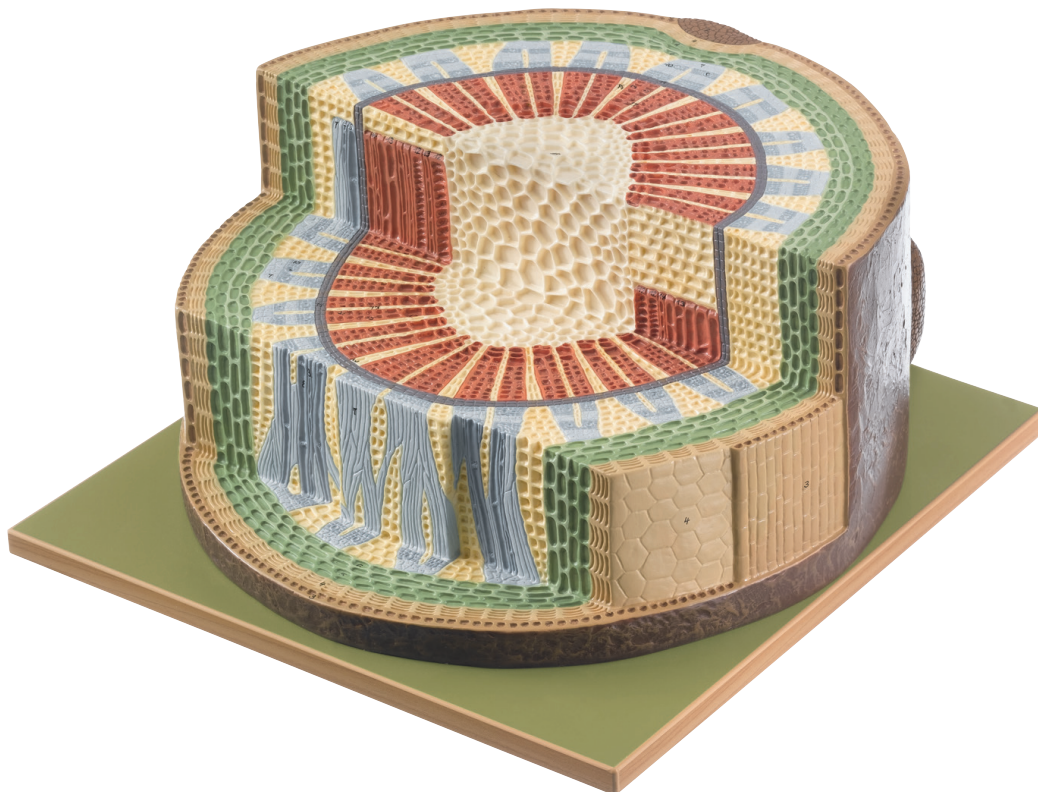

Botany

Angiosperms

(Dicotyledonous Plants)

Nature is our Model

BoS 22/4-E • SECTION THROUGH THE WOOD (STEM) A ONE YEAR OLD DICOTYLEDONOUS PLANT

Small-leaved lime, *Tilia cordata*, slightly simplified, enlarged approximately 125 times, in SOMSO-PLAST®. After Prof. Dr. W. Weber. On a green base. Cannot be disassembled.

Height: 16 cm, width: 31 cm, depth: 31 cm, weight: 3.2 kg