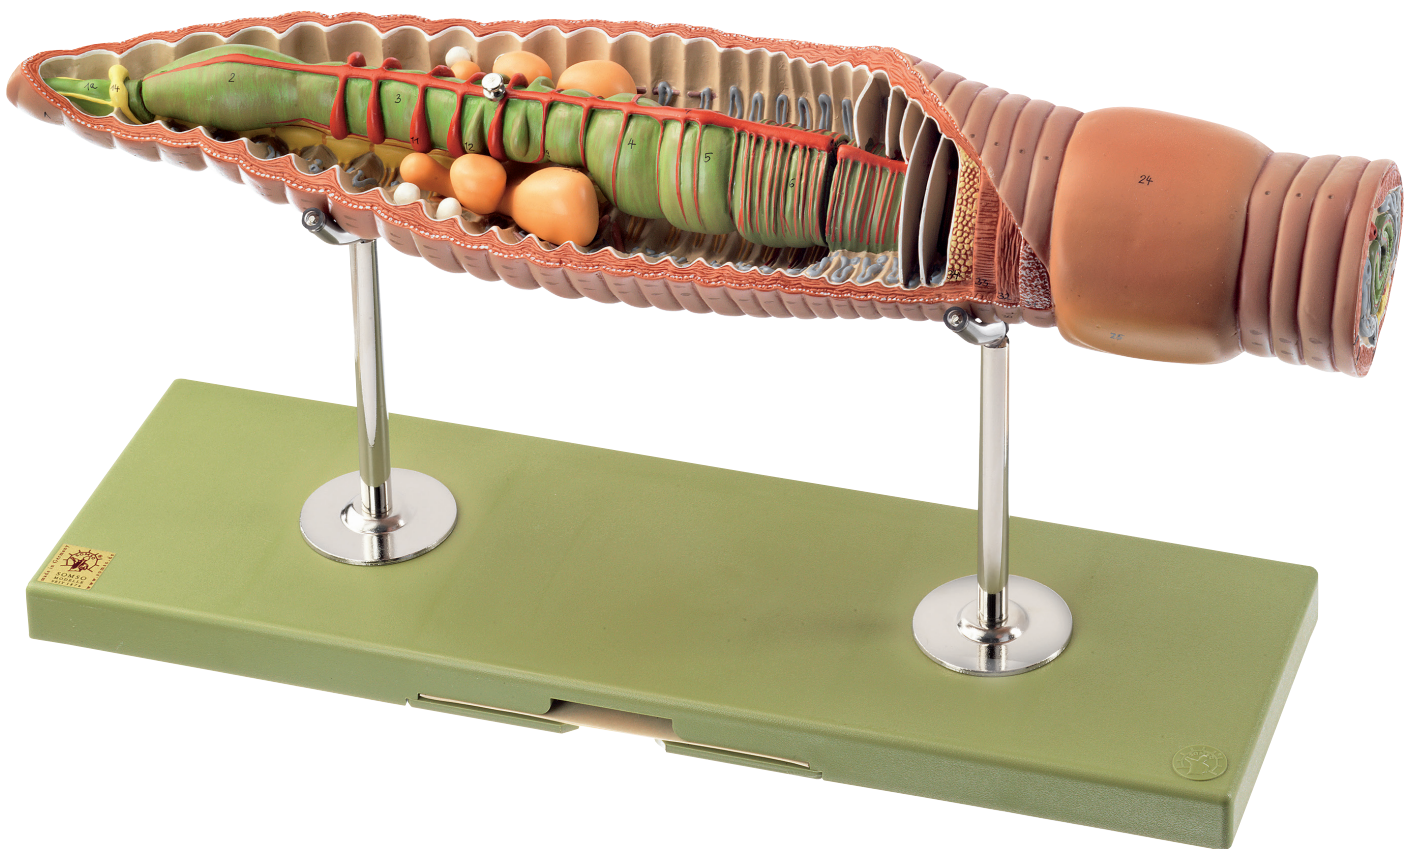

Zoology

Intervertebrates

Nature is our Model

SINCE 1876

ZoS 108 • COMMON EARTHWORM

Lumbricus terrestris. Scale: 25:1, in SOMSO-PLAST®. After Christian Groß, Director of Studies.

Separates into 3 parts. Removable on a stand with green base.

Height: 26 cm, width: 54 cm, depth: 15 cm, weight: 2.4 kg