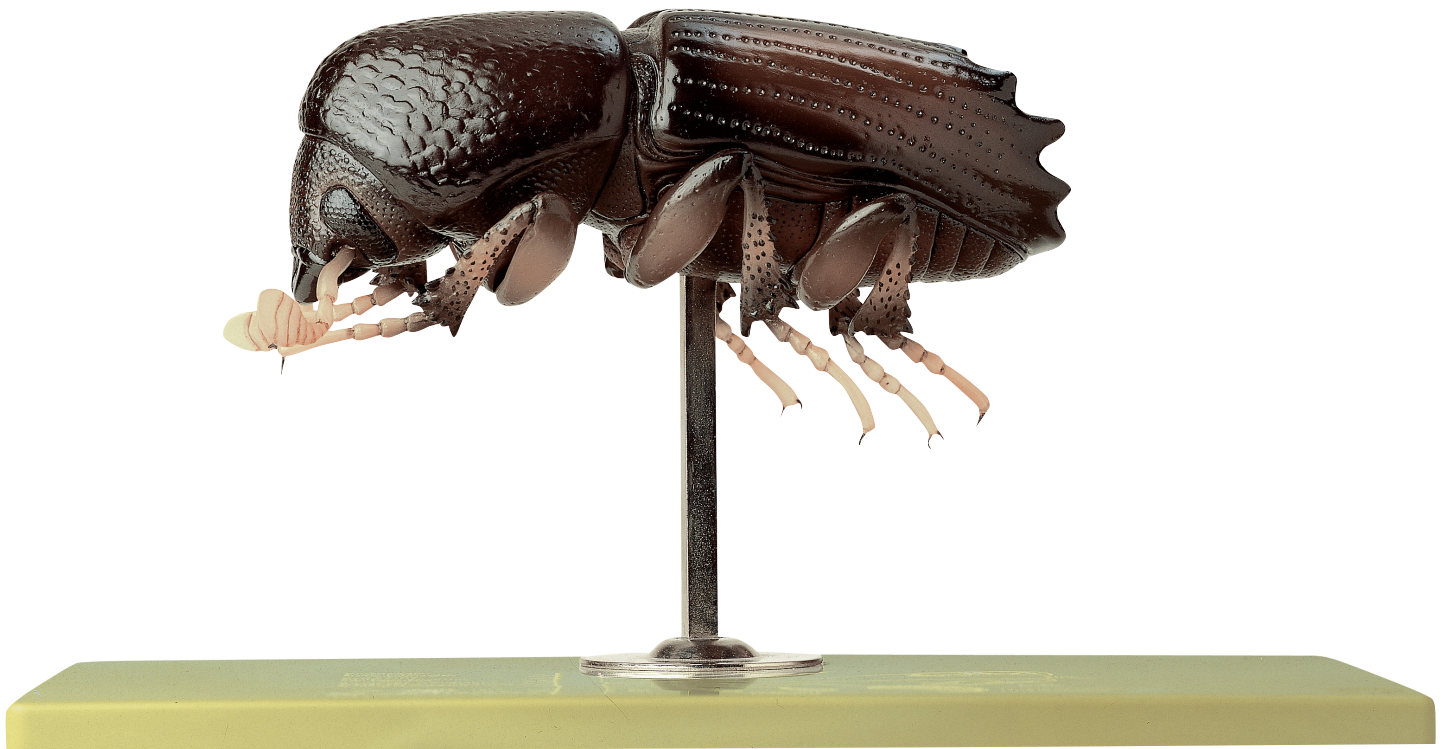

Zoology

Intervertebrates

Nature is our Model

SINCE 1876

ZoS 47/5 • BARK BEETLE

Scale: 40:1, in SOMSO-PLAST®. Appraised by Christian Groß, Director of Studies. Enlarged and true-to-detail representation of the typographer beetle (*Ips typographus* – eight-toothed spruce bark beetle).

On a stand with green base. Cannot be disassembled.

Height: 17 cm, width: 32 cm, depth: 19 cm, weight: 900 g